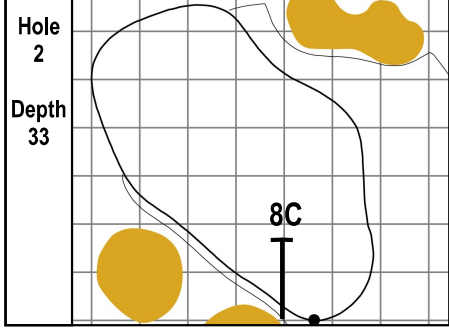

106th PGA CHAMPIONSHIP  
Valhalla Golf Club • Louisville, Kentucky  
Friday, May 17, 2024 • Round 2

Gridlines are shown at 5 Yard Increments