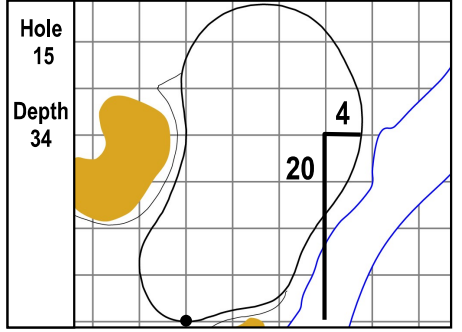

106th PGA CHAMPIONSHIP  
Valhalla Golf Club • Louisville, Kentucky  
Friday, May 17, 2024 • Round 2

Gridlines are shown at 5 Yard Increments