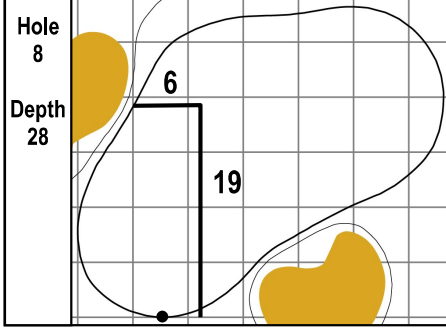

106th PGA CHAMPIONSHIP  
Valhalla Golf Club • Louisville, Kentucky  
Friday, May 17, 2024 • Round 2

Gridlines are shown at 5 Yard Increments