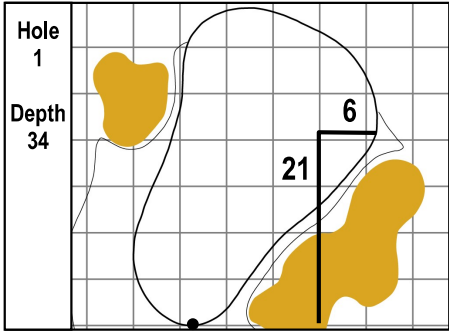

106th PGA CHAMPIONSHIP  
Valhalla Golf Club • Louisville, Kentucky  
Friday, May 17, 2024 • Round 2

Gridlines are shown at 5 Yard Increments