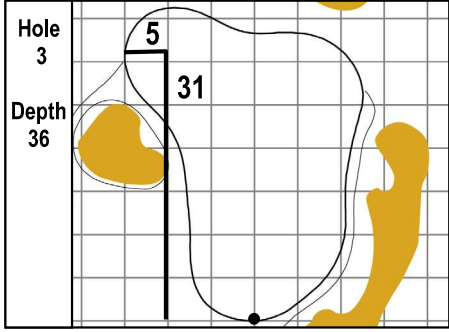

106th PGA CHAMPIONSHIP  
Valhalla Golf Club • Louisville, Kentucky  
Friday, May 17, 2024 • Round 2

Gridlines are shown at 5 Yard Increments