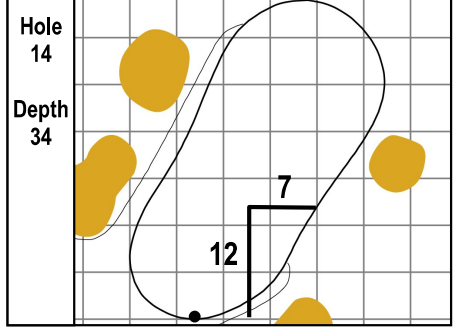

106th PGA CHAMPIONSHIP  
Valhalla Golf Club • Louisville, Kentucky  
Friday, May 17, 2024 • Round 2

Gridlines are shown at 5 Yard Increments