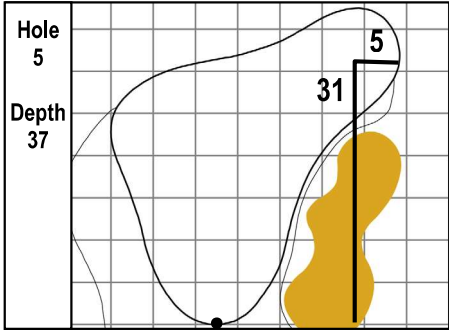

106th PGA CHAMPIONSHIP  
Valhalla Golf Club • Louisville, Kentucky  
Friday, May 17, 2024 • Round 2

Gridlines are shown at 5 Yard Increments