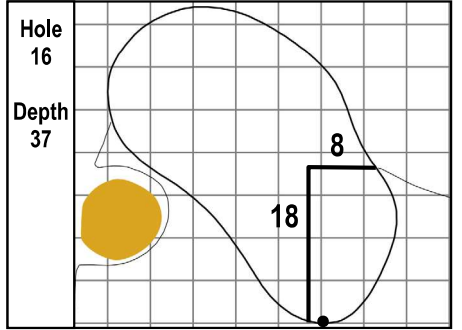

106th PGA CHAMPIONSHIP  
Valhalla Golf Club • Louisville, Kentucky  
Friday, May 17, 2024 • Round 2

Gridlines are shown at 5 Yard Increments