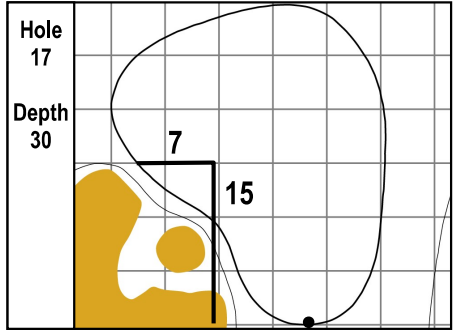

106th PGA CHAMPIONSHIP  
Valhalla Golf Club • Louisville, Kentucky  
Friday, May 17, 2024 • Round 2

Gridlines are shown at 5 Yard Increments