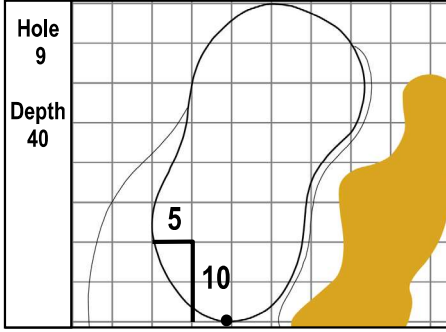

106th PGA CHAMPIONSHIP  
Valhalla Golf Club • Louisville, Kentucky  
Friday, May 17, 2024 • Round 2

Gridlines are shown at 5 Yard Increments