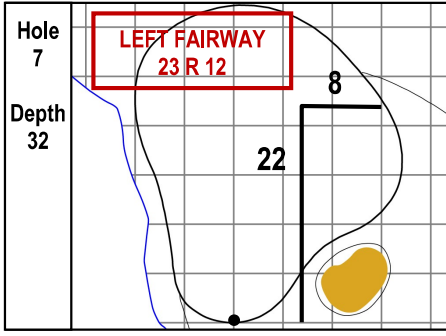

106th PGA CHAMPIONSHIP  
Valhalla Golf Club • Louisville, Kentucky  
Friday, May 17, 2024 • Round 2

Gridlines are shown at 5 Yard Increments