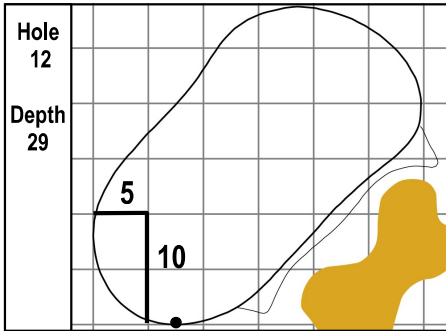

106th PGA CHAMPIONSHIP  
Valhalla Golf Club • Louisville, Kentucky  
Friday, May 17, 2024 • Round 2

Gridlines are shown at 5 Yard Increments