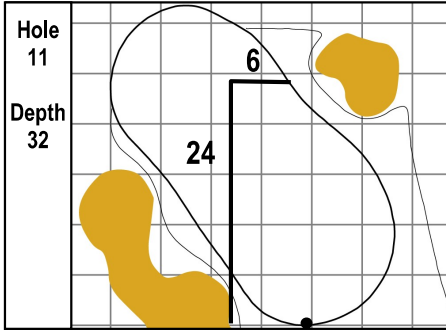

106th PGA CHAMPIONSHIP  
Valhalla Golf Club • Louisville, Kentucky  
Friday, May 17, 2024 • Round 2

Gridlines are shown at 5 Yard Increments