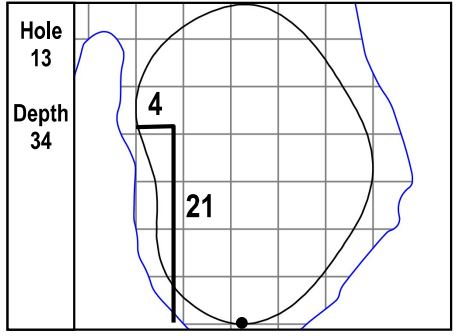

106th PGA CHAMPIONSHIP  
Valhalla Golf Club • Louisville, Kentucky  
Friday, May 17, 2024 • Round 2

Gridlines are shown at 5 Yard Increments