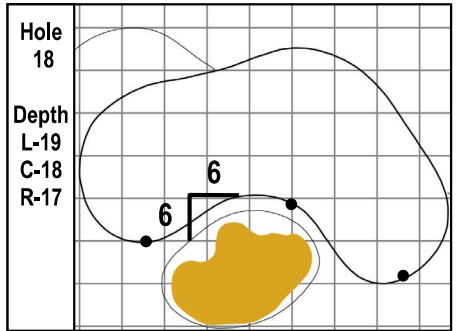

106th PGA CHAMPIONSHIP  
Valhalla Golf Club • Louisville, Kentucky  
Friday, May 17, 2024 • Round 2

Gridlines are shown at 5 Yard Increments