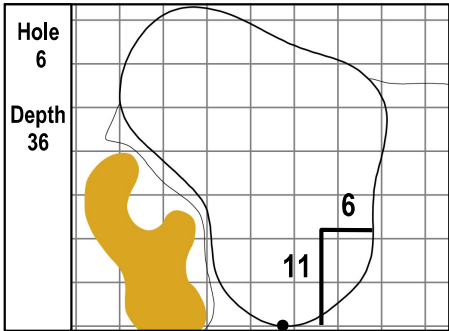

106th PGA CHAMPIONSHIP  
Valhalla Golf Club • Louisville, Kentucky  
Friday, May 17, 2024 • Round 2

Gridlines are shown at 5 Yard Increments