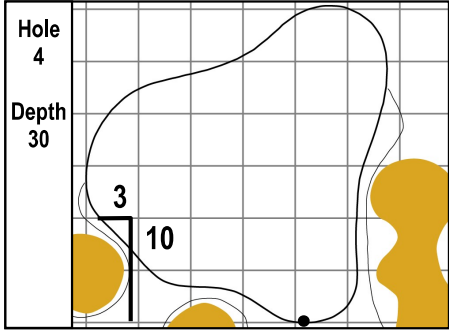

106th PGA CHAMPIONSHIP  
Valhalla Golf Club • Louisville, Kentucky  
Friday, May 17, 2024 • Round 2

Gridlines are shown at 5 Yard Increments