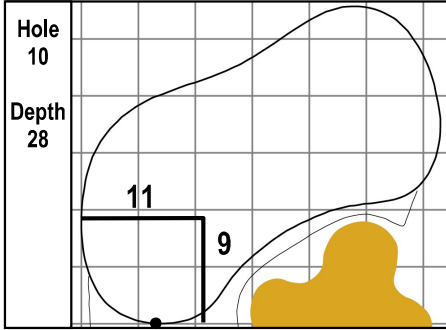

106th PGA CHAMPIONSHIP  
Valhalla Golf Club • Louisville, Kentucky  
Friday, May 17, 2024 • Round 2

Gridlines are shown at 5 Yard Increments